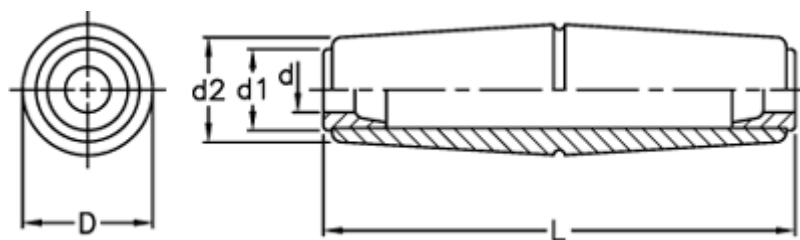

Data Sheet

Article number: 2304055721
Description: E+G Revolving handle
SI.134/105-8

Measures

d = 8
D = 29
d1 = 18
d2 = 23
L = 105